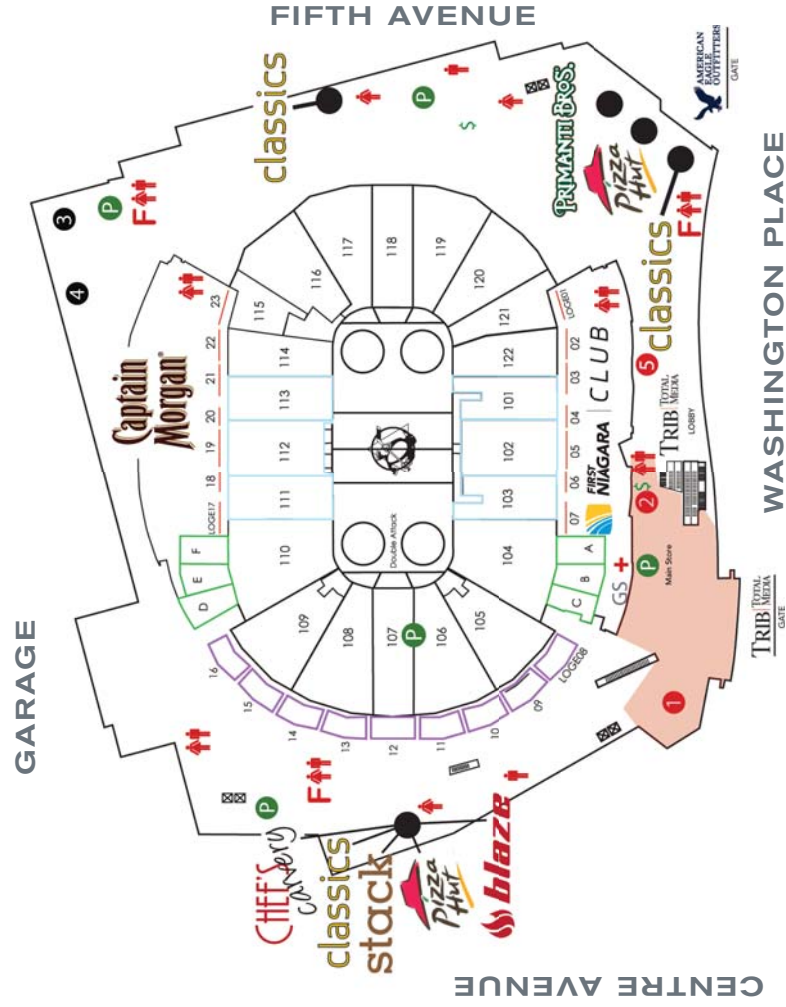

FEDEX LEVEL

FEATURING

Chef's Carvery, PensGear Powered by Reebok, Pizza Hut®, Primanti Bros., and Stack